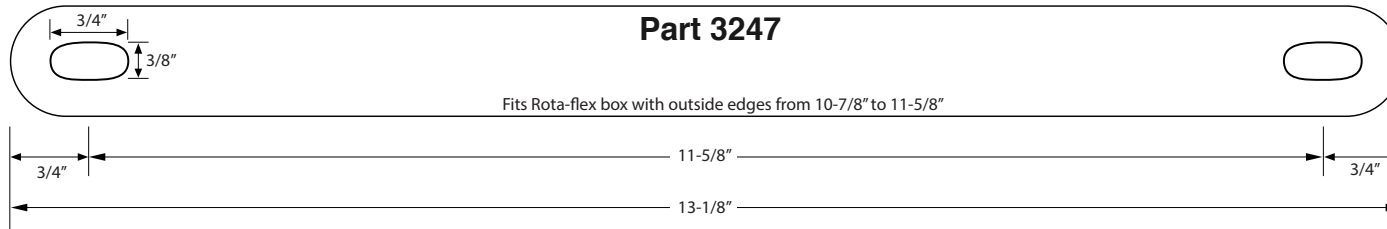

Specs: Rota-Flex lockout kit (part 3247 and 3247-XTD)

Each Rota-Flex lockout kit includes two flat-bars,
two bolts, two nuts, and four washers.

ANDERSEN andersenhitches.com 1-800-635-6106	 Part #3247 and 3247-XTD Last update: October 2017
--	---