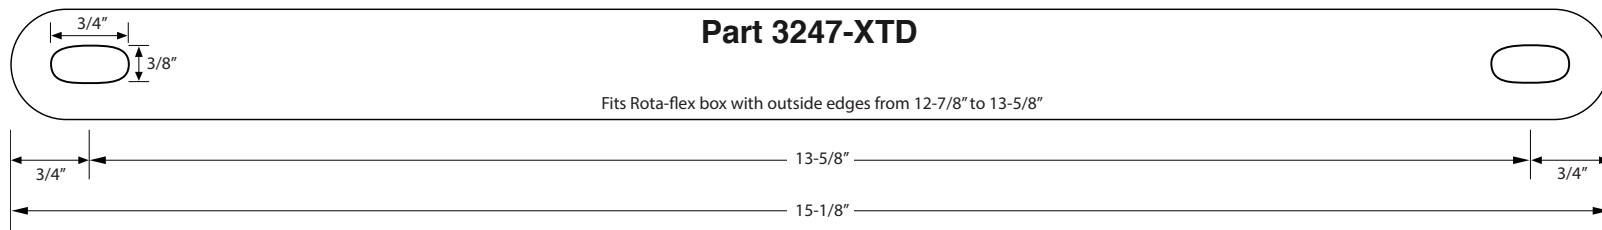

Specs: Rota-Flex lockout kit (part 3247 and 3247-XTD)

Each Rota-Flex lockout kit includes two flat-bars,
two bolts, two nuts, and four washers.

ANDERSEN andersenhitches.com 1-800-635-6106	 Part #3247 and 3247-XTD Last update: October 2017
--	---