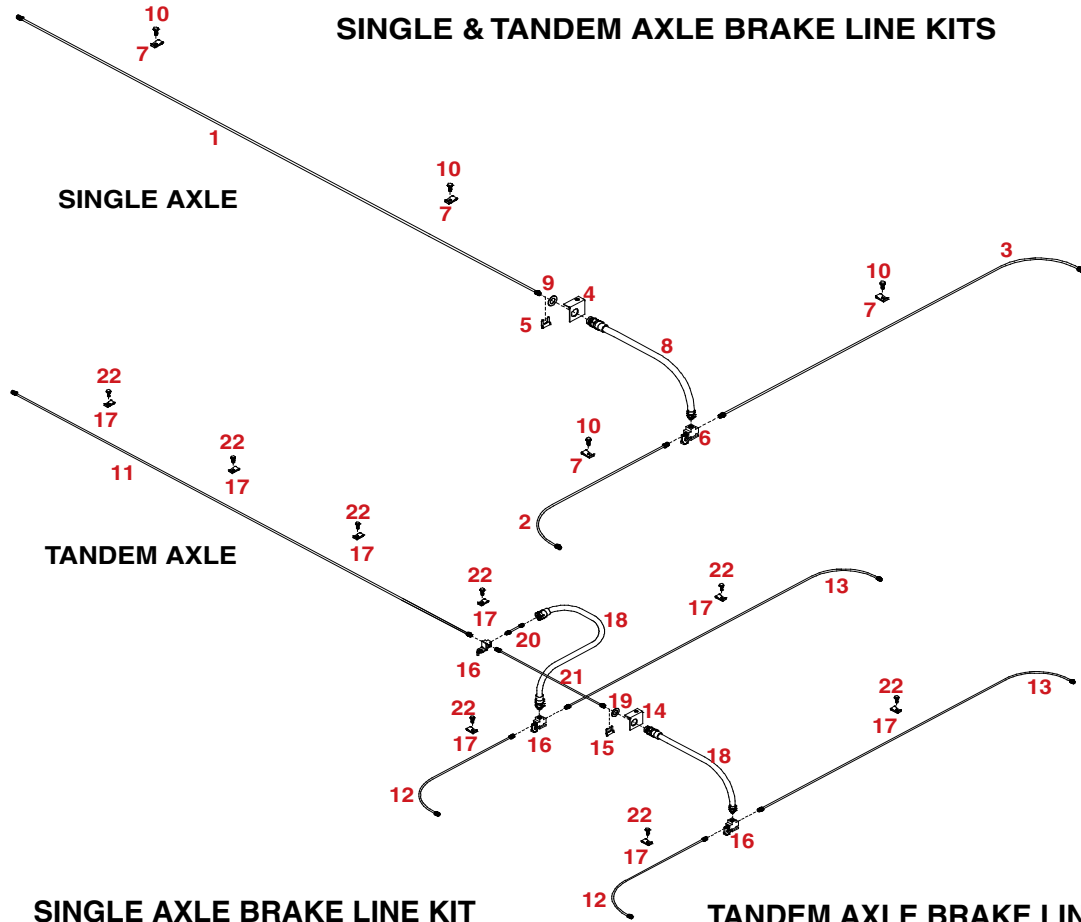

Single & Tandem Axle Brake Line Kits

SINGLE & TANDEM AXLE BRAKE LINE KITS

SINGLE AXLE BRAKE LINE KIT

REF. NO.	PART NO.	QTY.	DESCRIPTION
	5427	1	Complete Kit
1.	SB5193	1	193" ZT Brake Line
2.	SB517	1	17" ZT Brake Line
3.	SB572	1	72" ZT Brake Line
4.	05981-95	1	Brake Line Hose Bracket
5.	SB7764	1	Retainer Clip
6.	SB7785	1	3/16" Brake Tee
7.	05378	4	Brake Line Control Clip
8.	05982	1	18-7/8" Brake Hose
9.	00496	1	5/8" x 14 Ga. Machine Bushing
10.	03787	4	#10-16UNC x 1/2" Self Drilling Hex Washer Head Screw

Please order replacement parts by PART NO. and DESCRIPTION.

TANDEM AXLE BRAKE LINE KIT

REF. NO.	PART NO.	QTY.	DESCRIPTION
	5428 5951		Complete Kit
11.	SB5193	1	193" ZT Brake Line
12.	SB517	2	17" ZT Brake Line
13.	SB572	2	72" ZT Brake Line
	SB580	2	80" ZT Brake Line
14.	05981-95	1	Brake Line Hose Bracket
15.	SB7764	1	Retainer Clip
16.	SB7785	3	3/16" Brake Tee
17.	05378	8	Brake Line Control Clip
18.	05982	2	18-7/8" Brake Hose
19.	00496	1	5/8" x 14 Ga. Machine Bushing
20.	SB5045	1	3/16" x 4-1/2" Brake Line
21.	SB530	1	30" ZT Brake Line
	SB536	1	36" ZT Brake Line
22.	03787	8	#10-16UNC x 1/2" Self Drilling Hex Washer Head Screw