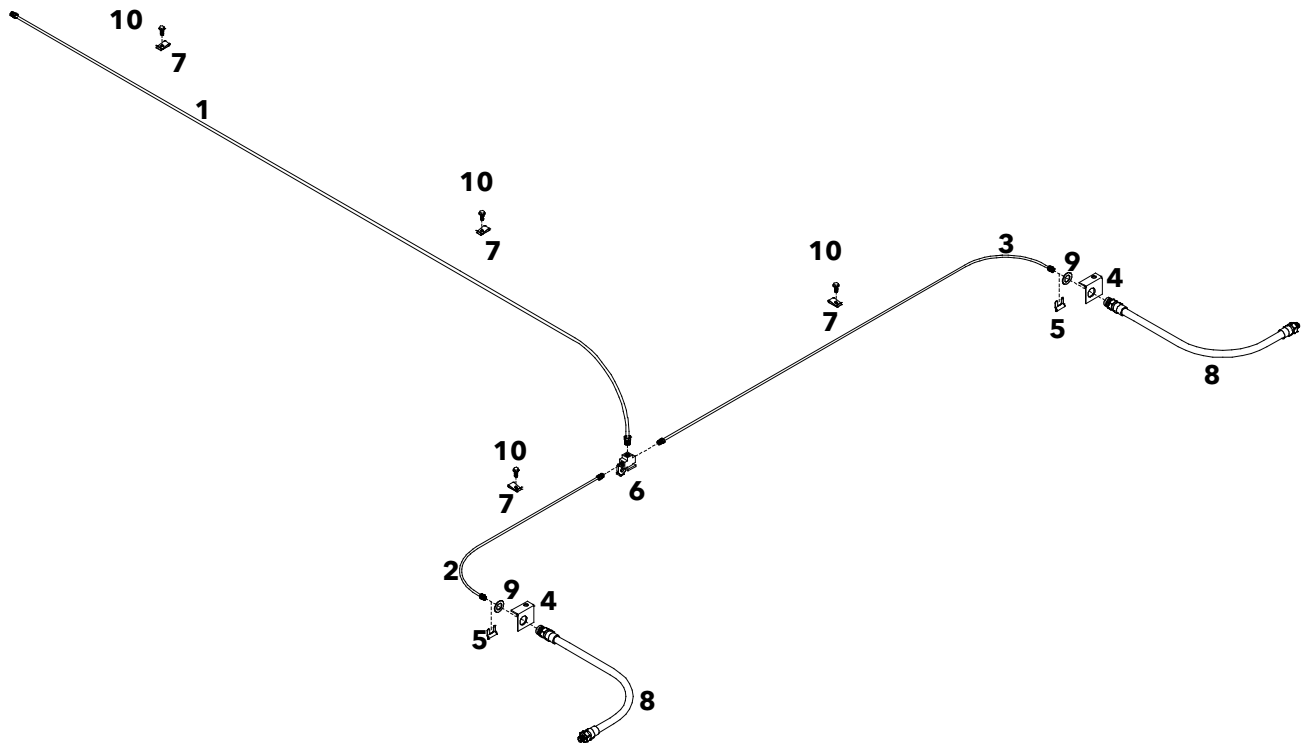

BRAKE LINE KITS

Single & Tandem Torsion Axle

SINGLE AXLE BRAKE LINE KIT

ITEM	PART #	DESCRIPTION	QTY
1	SB5193	193" ZT BRAKE LINE	1
2	SB517	17" ZT BRAKE LINE	1
3	SB566	66" ZT BRAKE LINE	1
4	05981-95	BRAKE LINE HOSE BRACKET	2
5	SB7764	RETAINER CLIP	2
6	SB7785	3/16" BRAKE TEE	1
7	05378	BRAKE LINE CONTROL CLIP	2
8	05982	18-7/8" BRAKE HOSE	2
9	00496	5/8" X 14GA MACHINE BUSHING	2
10	03787	#10 -16UNC X 1/2" SELF DRILLING HEX WASHER HEAD SCREW	4

Please order replacement parts by PART NO. and DESCRIPTION

TANDEM AXLE BRAKE LINE KIT

ITEM	PART #	DESCRIPTION	QTY
	5425	COMPLETE KIT	1
11	SB5193	193" ZT BRAKE LINE	1
12	SB517	17" ZT BRAKE LINE	2
13	SB566	66" ZT BRAKE LINE	2
14	05981-95	BRAKE LINE HOSE BRACKET	4
15	SB7764	RETAINER CLIP	4
16	SB7785	3/16" BRAKE TEE	3
17	05378	BRAKE LINE CONTROL CLIP	8
18	05982	18-7/8" BRAKE HOSE	4
19	00496	5/8" X 14GA MACHINE BUSHING	4
20	SB512	12" ZT BRAKE LINE	1
21	SB530	30" ZT BRAKE LINE	1
22	03787	#10 -16UNC X 1/2" SELF DRILLING HEX WASHER HEAD SCREW	8