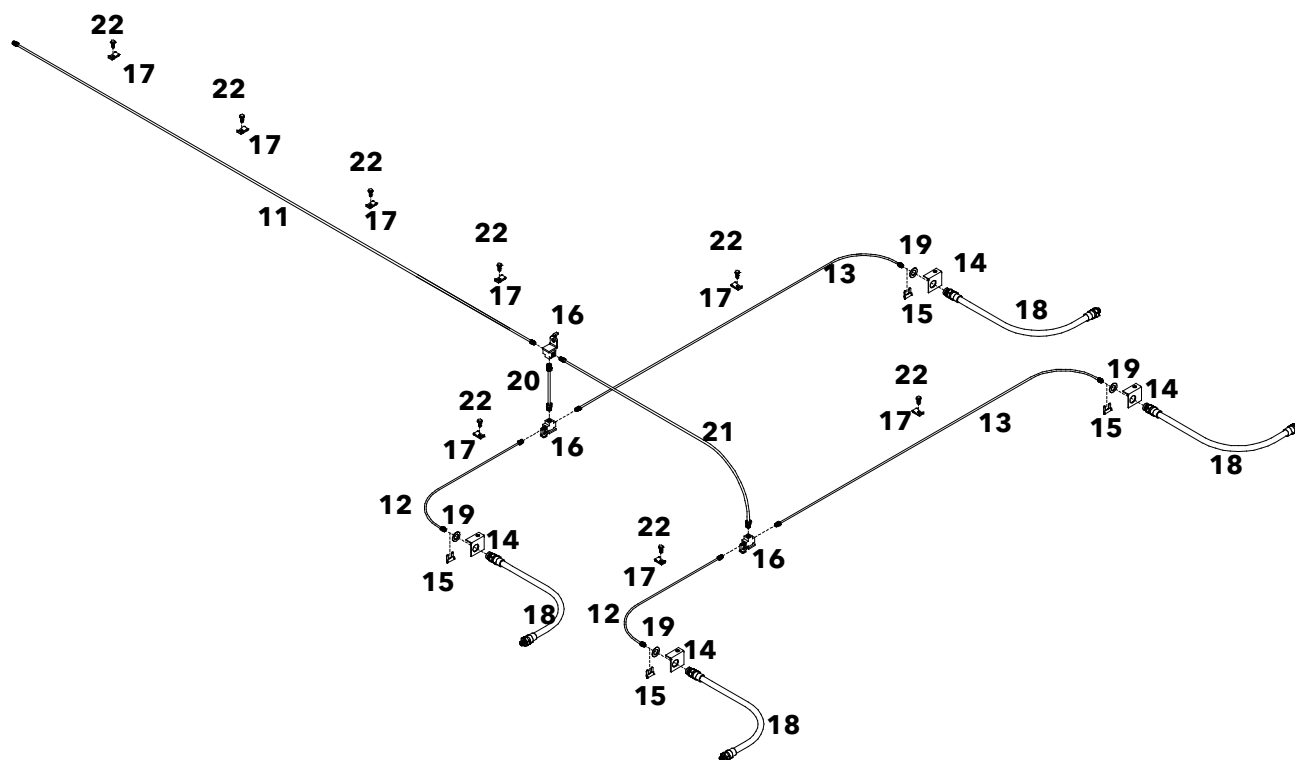

BRAKE LINE KITS

Single & Tandem Torsion Axle

SINGLE AXLE BRAKE LINE KIT

ITEM	PART #	DESCRIPTION	QTY
1	SB5193	193" ZT BRAKE LINE	1
2	SB517	17" ZT BRAKE LINE	1
3	SB566	66" ZT BRAKE LINE	1
4	05981-95	BRAKE LINE HOSE BRACKET	2
5	SB7764	RETAINER CLIP	2
6	SB7785	3/16" BRAKE TEE	1
7	05378	BRAKE LINE CONTROL CLIP	2
8	05982	18-7/8" BRAKE HOSE	2
9	00496	5/8" X 14GA MACHINE BUSHING	2
10	03787	#10 -16UNC X 1/2" SELF DRILLING HEX WASHER HEAD SCREW	4

Please order replacement parts by PART NO. and DESCRIPTION

TANDEM AXLE BRAKE LINE KIT

ITEM	PART #	DESCRIPTION	QTY
	5425	COMPLETE KIT	1
11	SB5193	193" ZT BRAKE LINE	1
12	SB517	17" ZT BRAKE LINE	2
13	SB566	66" ZT BRAKE LINE	2
14	05981-95	BRAKE LINE HOSE BRACKET	4
15	SB7764	RETAINER CLIP	4
16	SB7785	3/16" BRAKE TEE	3
17	05378	BRAKE LINE CONTROL CLIP	8
18	05982	18-7/8" BRAKE HOSE	4
19	00496	5/8" X 14GA MACHINE BUSHING	4
20	SB512	12" ZT BRAKE LINE	1
21	SB530	30" ZT BRAKE LINE	1
22	03787	#10 -16UNC X 1/2" SELF DRILLING HEX WASHER HEAD SCREW	8