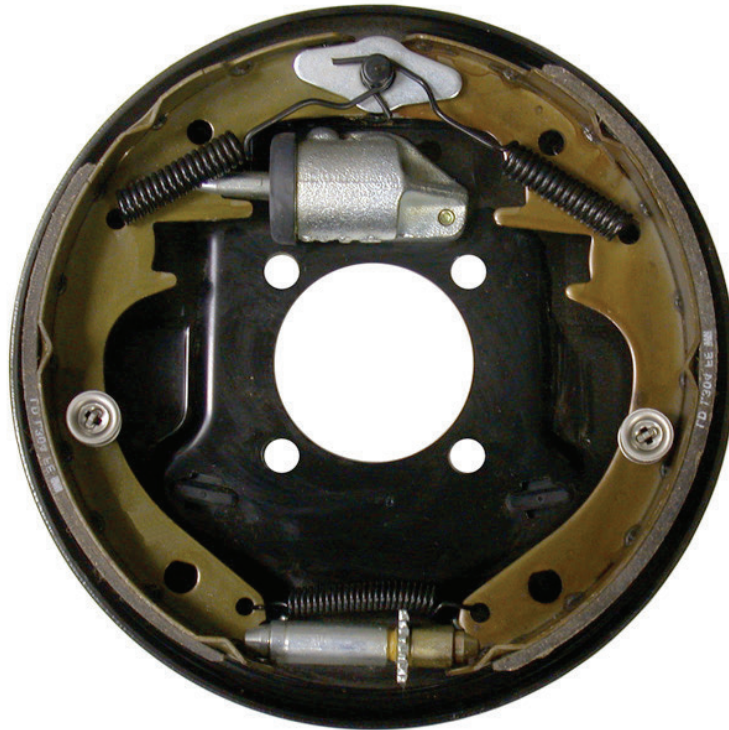

3,500 lb Capacity Per Axle

Demco 10" x 2-1/4" Uni-Servo Brake

Use with **545UHI** thru **655UHI** Hubs and Drums

Part No.	Qty. Req.	Description
190910M*		Pair 10" Uni-Servo brakes
3201910M		Right hand hydraulic brake complete
3201909M (shown)		Left hand hydraulic brake complete
Replacement Parts		
1907	1	Wheel cylinder assembly - right
1906	1	Wheel cylinder assembly - left (shown)
310	2	Retractor spring
7811**		Shoe and lining kit - Uni-Servo riveted shoes (2 brakes)

* Pair includes mounting hardware.

**Kit includes 2 front and 2 rear shoes.

Line kits - see pg. 108 - hydraulic brake accessories.

See complete breakdown on croftrailer.com.