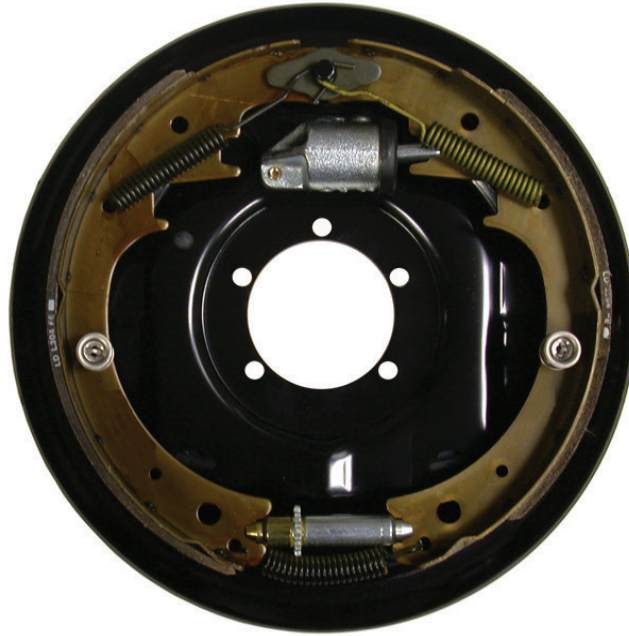

# 6,000 lb Capacity Per Axle

Demco 12" x 2" Uni-Servo Hydraulic Brakes  
Use with 12" Hubs and Drums

Part No.	Qty. Req.	Description
<b>3201978M*</b>		Pair 12" Uni-servo hydraulic brakes
<b>3201917M</b>		Left hand hydraulic brake complete
<b>3201918M</b> (shown)		Right hand hydraulic brake complete
<b>Replacement Parts</b>		
<b>1907</b>	1	Wheel cylinder Uni-servo - right (shown)
<b>1906</b>	1	Wheel cylinder Uni-servo - left
<b>46-123</b>	1	Adjuster spring
<b>43-28</b>	1	Adjuster screw assembly
<b>7813**</b>		Shoe and lining kit - Uni-servo riveted shoes (2 brakes)
<b>23492</b>	1	Front shoe - bonded
<b>18503</b>	1	Rear shoe - bonded

\* Pair includes mounting hardware.

\*\*Kit includes 2 front and 2 rear shoes.

Line kits - see pg. 108 - hydraulic brake accessories.

See complete breakdown on [crofttrailer.com](http://crofttrailer.com).