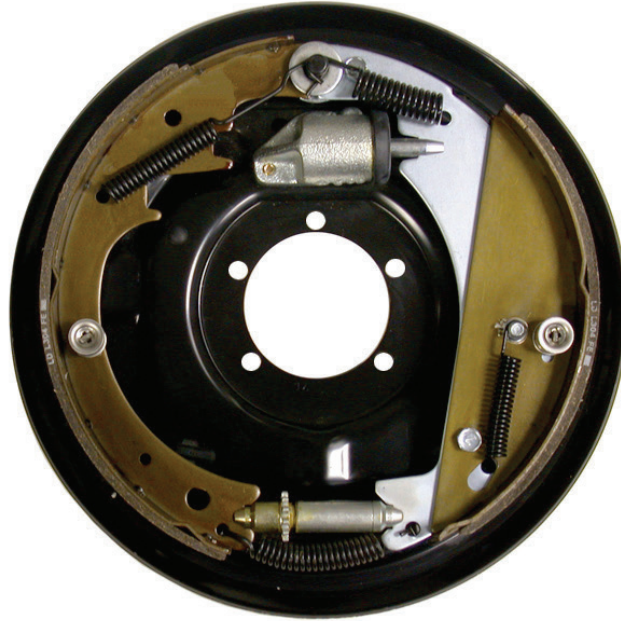

6,000 lb Capacity Per Axle

Demco 12" x 2" Free Backing Hydraulic Brake
Use with 12" Hubs and Drums

Part No.	Qty Req.	Description
4202M*		Pair 12" Free backing hydraulic brakes
42028M (shown)		Right hand hydraulic brake complete
42029M		Left hand hydraulic brake complete
Replacement Parts		
1907	1	Wheel cylinder assembly - right (shown)
1906	1	Wheel cylinder assembly - left
46-123	1	Adjuster spring
43-28	1	Adjuster screw assembly
7814**		Shoe and lining kit - freebacking riveted shoes (2 brakes)
18497	1	Front shoe - bonded
18503	1	Rear shoe - bonded

* Pair includes mounting hardware.

**Kit includes 2 front and 2 rear shoes.

Line kits - see pg. 108.

See complete breakdown on crofftrailer.com.