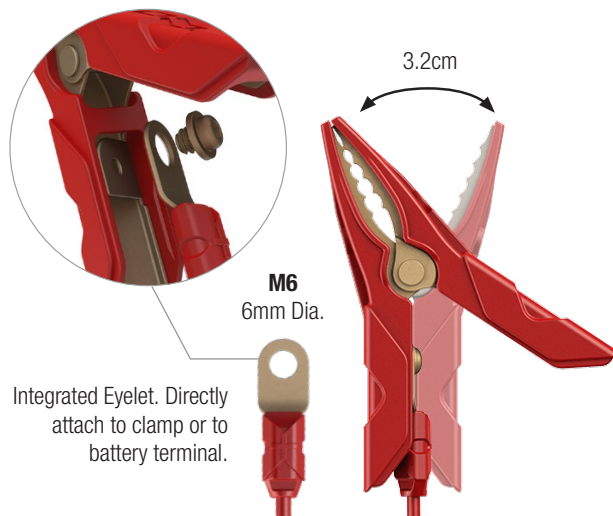

no.co

NOCO[®]

WHAT'S IN THE BOX.

NOCO Patented Technology

Patented: visit no.co/patents

56" (142.24cm)

85" (217cm)

Charger +
Interchangeable
Connector

Battery Clamps +
Integrated Eyelets

21"
(55cm)

Mounting Bracket + Strap

(2) #8x1" Self-tapping
Screws

User Guide

Maximum Versatility.

Genius clamps are built with needle-nose profiles for smaller terminal applications and detachable integrated eyelets for permanently mounting the accessory to the battery.

Integrated Eyelet. Directly
attach to clamp or to
battery terminal.

M6
6mm Dia.

3.2cm

Technical Specifications

| | | | |
|-------------------------------|---------------------------------|----------------------------|---|
| Line Voltage AC: | 120-240 VAC, 50-60Hz | DC Cable Length: | 77.6 Inches |
| Output Power: | 30 Watts Max | AC Cable Length: | 71.7 Inches |
| Charging Voltage: | Various | Back Current Drain: | <0.5mA |
| Charging Current: | 2A (12V), 2A (6V) | Battery Capacity: | Up to 40Ah, Maintains All Battery Sizes |
| Chemistry: | Lead-Acid and Lithium | Housing Protection: | IP65 |
| Operating Temperature: | -4° to 104° F (-20° to +40° C) | Dimensions (LxWxH): | 3.7 x 2.4 x 1.7 Inches |
| Storage Temperature: | -22° to 140° F (-30° to +60° C) | Unit Weight: | 1.1lbs |
| Low-Voltage Detection: | 1V (12V), 1V (6V) | Cooling: | Natural Convection |

WHAT'S IN THE BOX.

- GENIUS2 Battery Charger w/ Interchangeable Connector
- Clamps w/ Integrated Eyelets
- Mounting Bracket w/ Strap
- (2) Self-Tapping Screws
- User Guide & Warranty Information

Retail Packaging: