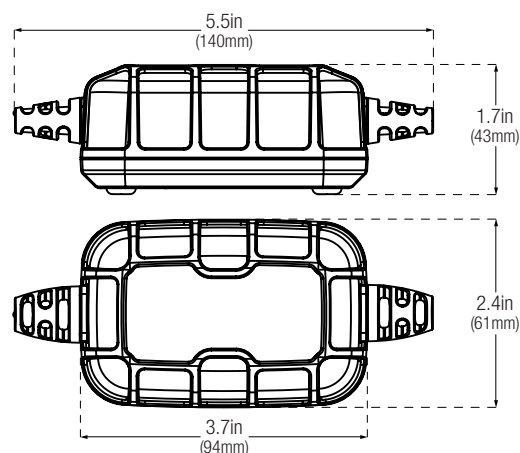

Units Per Pallet:

NA - 480 Units
International - 378 Units

NOCO

30339 Diamond Parkway, #102
Glenwillow, OH 44139 | USA
1.800.456.6626

no.co

NOCO®