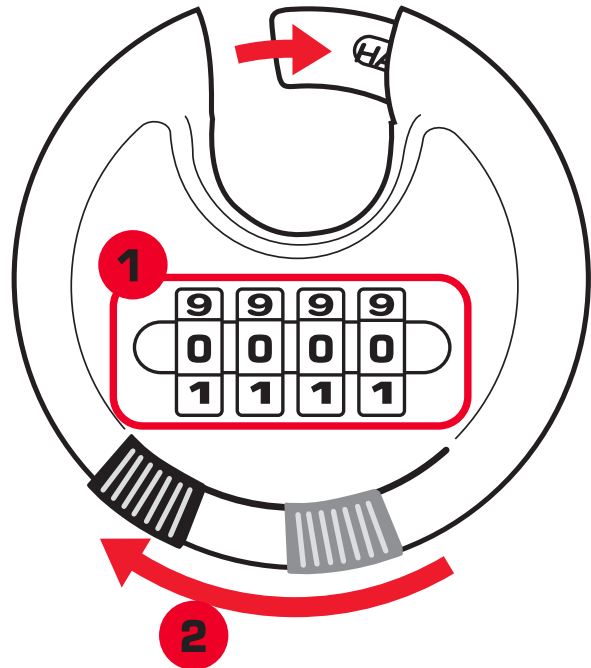

# TRPC170 Instructions

## Setting Your Personal 4 Number Combination

1. Set TRNC170 Lock to the initial password - 0000.
2. Slide lock tab to the left to open lock.
3. Flip lock over and rotate the slotted screw on the back of the lock and reset the password.

4. Turn back the screw to set new combination.

Call 303-796-8500 With Questions About  
This TRIMAX™ Product

See Our Complete Line at: [WWW.TRIMAXLOCKS.COM](http://WWW.TRIMAXLOCKS.COM)