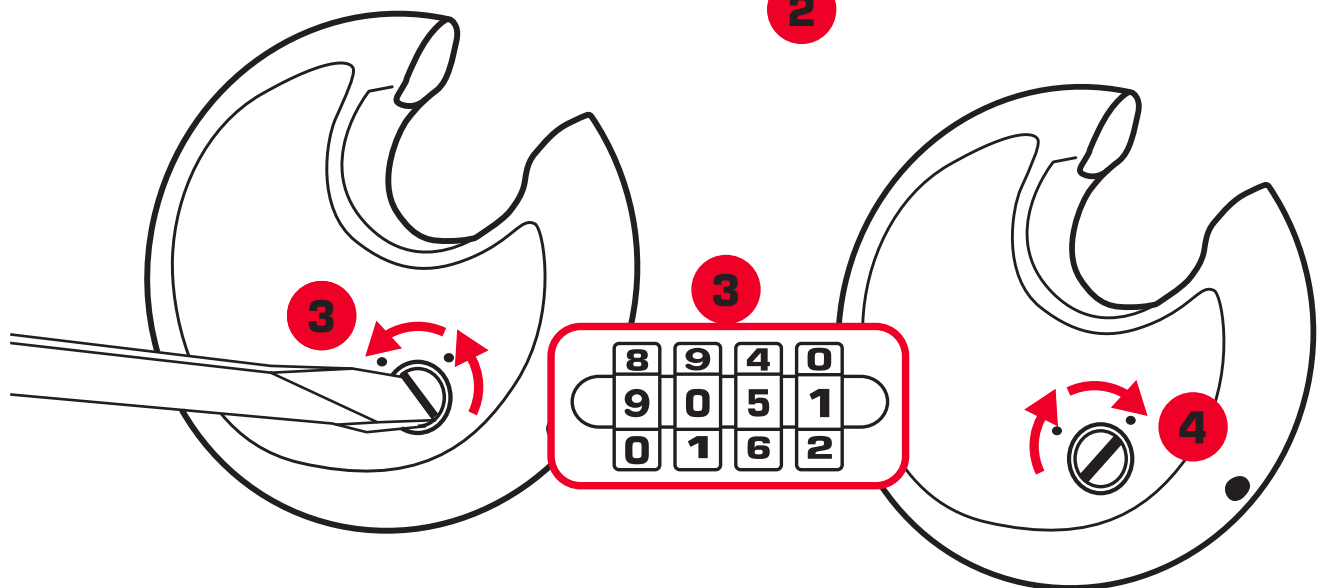

# TRPC170 Instructions

## Setting Your Personal 4 Number Combination

1. Set TRNC170 Lock to the initial password - 0000.
2. Slide lock tab to the left to open lock.
3. Flip lock over and rotate the slotted screw on the back of the lock and reset the password.