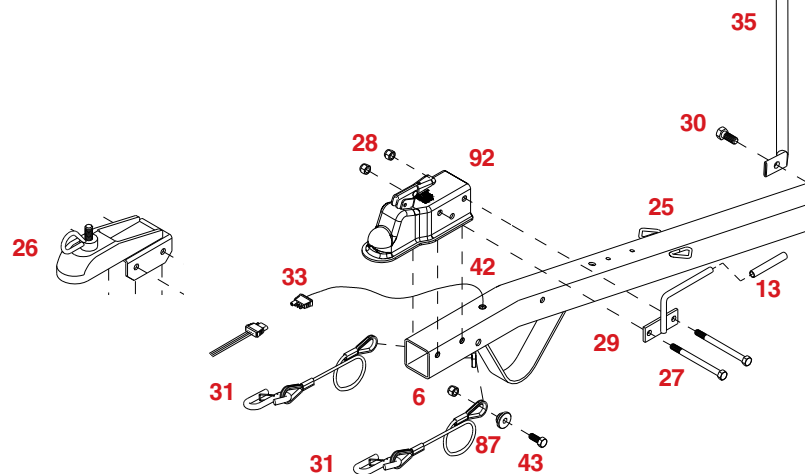

CP85076 PARTS BREAKDOWN