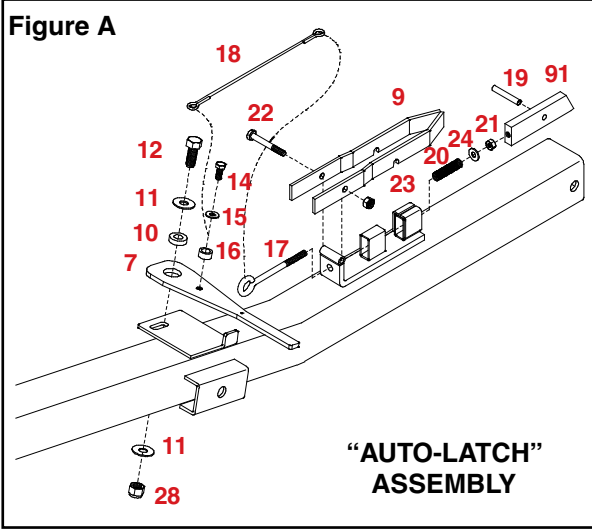

REF. NO.	PART NO.	QTY.	DESCRIPTION
79.	B347G5ZC	1	3/4"-10UNC x 7" Hex Hd. Bolt (Gr.5)
80.	FW34Z	1	3/4" Flatwasher
81.	NLN34G2ZC	1	3/4"-10UNC Nylon Insert Locknut
82.	02383X	2	36" Safety Chain with hook
-	04194X	-	7/16" "S" Hook for safety chains
83.	03528X	2	Removable 3-point Strap w/Buckle
-	02729X	2	Buckle only (plated)
84.	FW716Z	12	7/16" Flatwasher
85.	07167X	1	Spring Sleeve (plated)
86.	HN716G8ZF	2	7/16"-20UNF Hex Nut (Gr.8) (Brake Unit)
87.	12229-95	2	Safety Cable Mounting Washer
91.	03379X	1	Latch Block
92.	12925	1	Coupler (eZ-Latch)
93.	02917X	10	Replacement 12mm x 1.5" Stud Bolt
-	04508X	2	Amber Fender Reflector (not shown)
-	04804X	2	Red Fender Reflector (not shown)
-	04944	2	Strain Relief (not shown)
-	5452	1	Tilt Bed Spring and Sleeve Assembly
38.	07166X	1	Tilt Bed Spring
85.	07167X	1	Spring Sleeve (plated)

Please order replacement parts by **PART NO.** and **DESCRIPTION.**

3-Point Non-removable Tie-Down Straps

REF. NO.	PART NO.	QTY.	DESCRIPTION
15.	FW38Z	8	3/8 Flatwasher
66.	NLN38G2ZC	8	3/8-16 UNC Nylon Insert Locknut
88.	05898X	2	Non-Removable 3-Point Strap w/Buckle
89.	05892X	4	Tie-Down Bracket
90.	B381G5ZC	8	3/8-16 UNC x 1 Hex Head Bolt (Gr 5)

Please order replacement parts by **PART NO.** and **DESCRIPTION.**

REF. NO.	PART NO.	QTY.	DESCRIPTION
-	5511	-	Auto Latch Rebuilt Kit
91.	03379X	1	Latch Block (plated)
17.	03434X	1	5/16"-18 UNC x 5-1/4" Eye Bolt
18.	03433X	1	Latch Cable
19.	03435X	1	Roll Pin (5/16" x 2-1/4")
20.	03499X	1	Latch Spring -Stainless Steel
21.	HN516G2ZC	1	5/16"-18 UNC Hex Nut
24.	FW516Z	1	5/16" Flatwasher

Please order replacement parts by PART NO. and DESCRIPTION.

3-Point Non-removable Tie-Down Straps

REF. NO.	PART NO.	QTY.	DESCRIPTION
15.	FW38Z	8	3/8 Flatwasher
66.	NLN38G2ZC	8	3/8-16 UNC Nylon Insert Locknut
88.	05898X	2	Non-Removable 3-Point Strap w/Buckle
89.	05892X	4	Tie-Down Bracket
90.	B381G5ZC	8	3/8-16 UNC x 1 Hex Head Bolt (Gr 5)