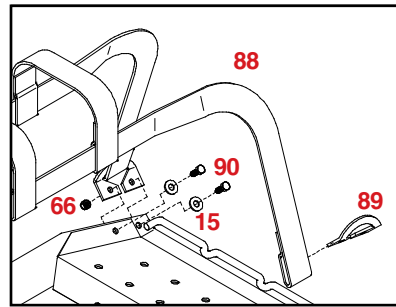

CG850T76 & CG850TDB76 PARTS BREAKDOWN

REF. NO.	PART NO.	QTY.	DESCRIPTION
-	5422	2	Tie Down Ratchet Kit
1.	03383X	1	Mounting Bracket (plated)
2.	03423X	1	Ratchet
3.	B1235G5ZC	1	1/2"-13UNC x 3-1/2" Hex Head Bolt (Gr.5)
28.	LN12G5ZC	1	1/2"-13UNC Nylon Insert Locknut

REF. NO.	PART NO.	QTY.	DESCRIPTION
79.	B347G5ZC	1	3/4"-10UNC x 7" Hex Hd. Bolt (Gr.5)
80.	FW34Z	1	3/4" Flatwasher
81.	NLN34G2ZC	1	3/4"-10UNC Nylon Insert Locknut
82.	02383X	2	36" Safety Chain with hook
-	04194X	-	7/16" "S" Hook for safety chains
83.	03528X	2	Removable 3-point Strap w/Buckle
-	02729X	2	Buckle only (plated)
84.	FW716Z	12	7/16" Flatwasher
85.	07167X	1	Spring Sleeve (plated)
86.	HN716G8ZF	2	7/16"-20UNF Hex Nut (Gr.8) (Brake Unit)
87.	12229-95	2	Safety Cable Mounting Washer
91.	03379X	1	Latch Block
92.	12925	1	Coupler (eZ-Latch)
93.	02917X	10	Replacement 12mm x 1.5" Stud Bolt
-	04508X	2	Amber Fender Reflector (not shown)
-	04804X	2	Red Fender Reflector (not shown)
-	04944	2	Strain Relief (not shown)
-	5452	1	Tilt Bed Spring and Sleeve Assembly
38.	07166X	1	Tilt Bed Spring
85.	07167X	1	Spring Sleeve (plated)

Please order replacement parts by **PART NO.** and **DESCRIPTION.**

3-Point Non-removable Tie-Down Straps

REF. NO.	PART NO.	QTY.	DESCRIPTION
15.	FW38Z	8	3/8 Flatwasher
66.	NLN38G2ZC	8	3/8-16 UNC Nylon Insert Locknut
88.	05898X	2	Non-Removable 3-Point Strap w/Buckle
89.	05892X	4	Tie-Down Bracket
90.	B381G5ZC	8	3/8-16 UNC x 1 Hex Head Bolt (Gr 5)