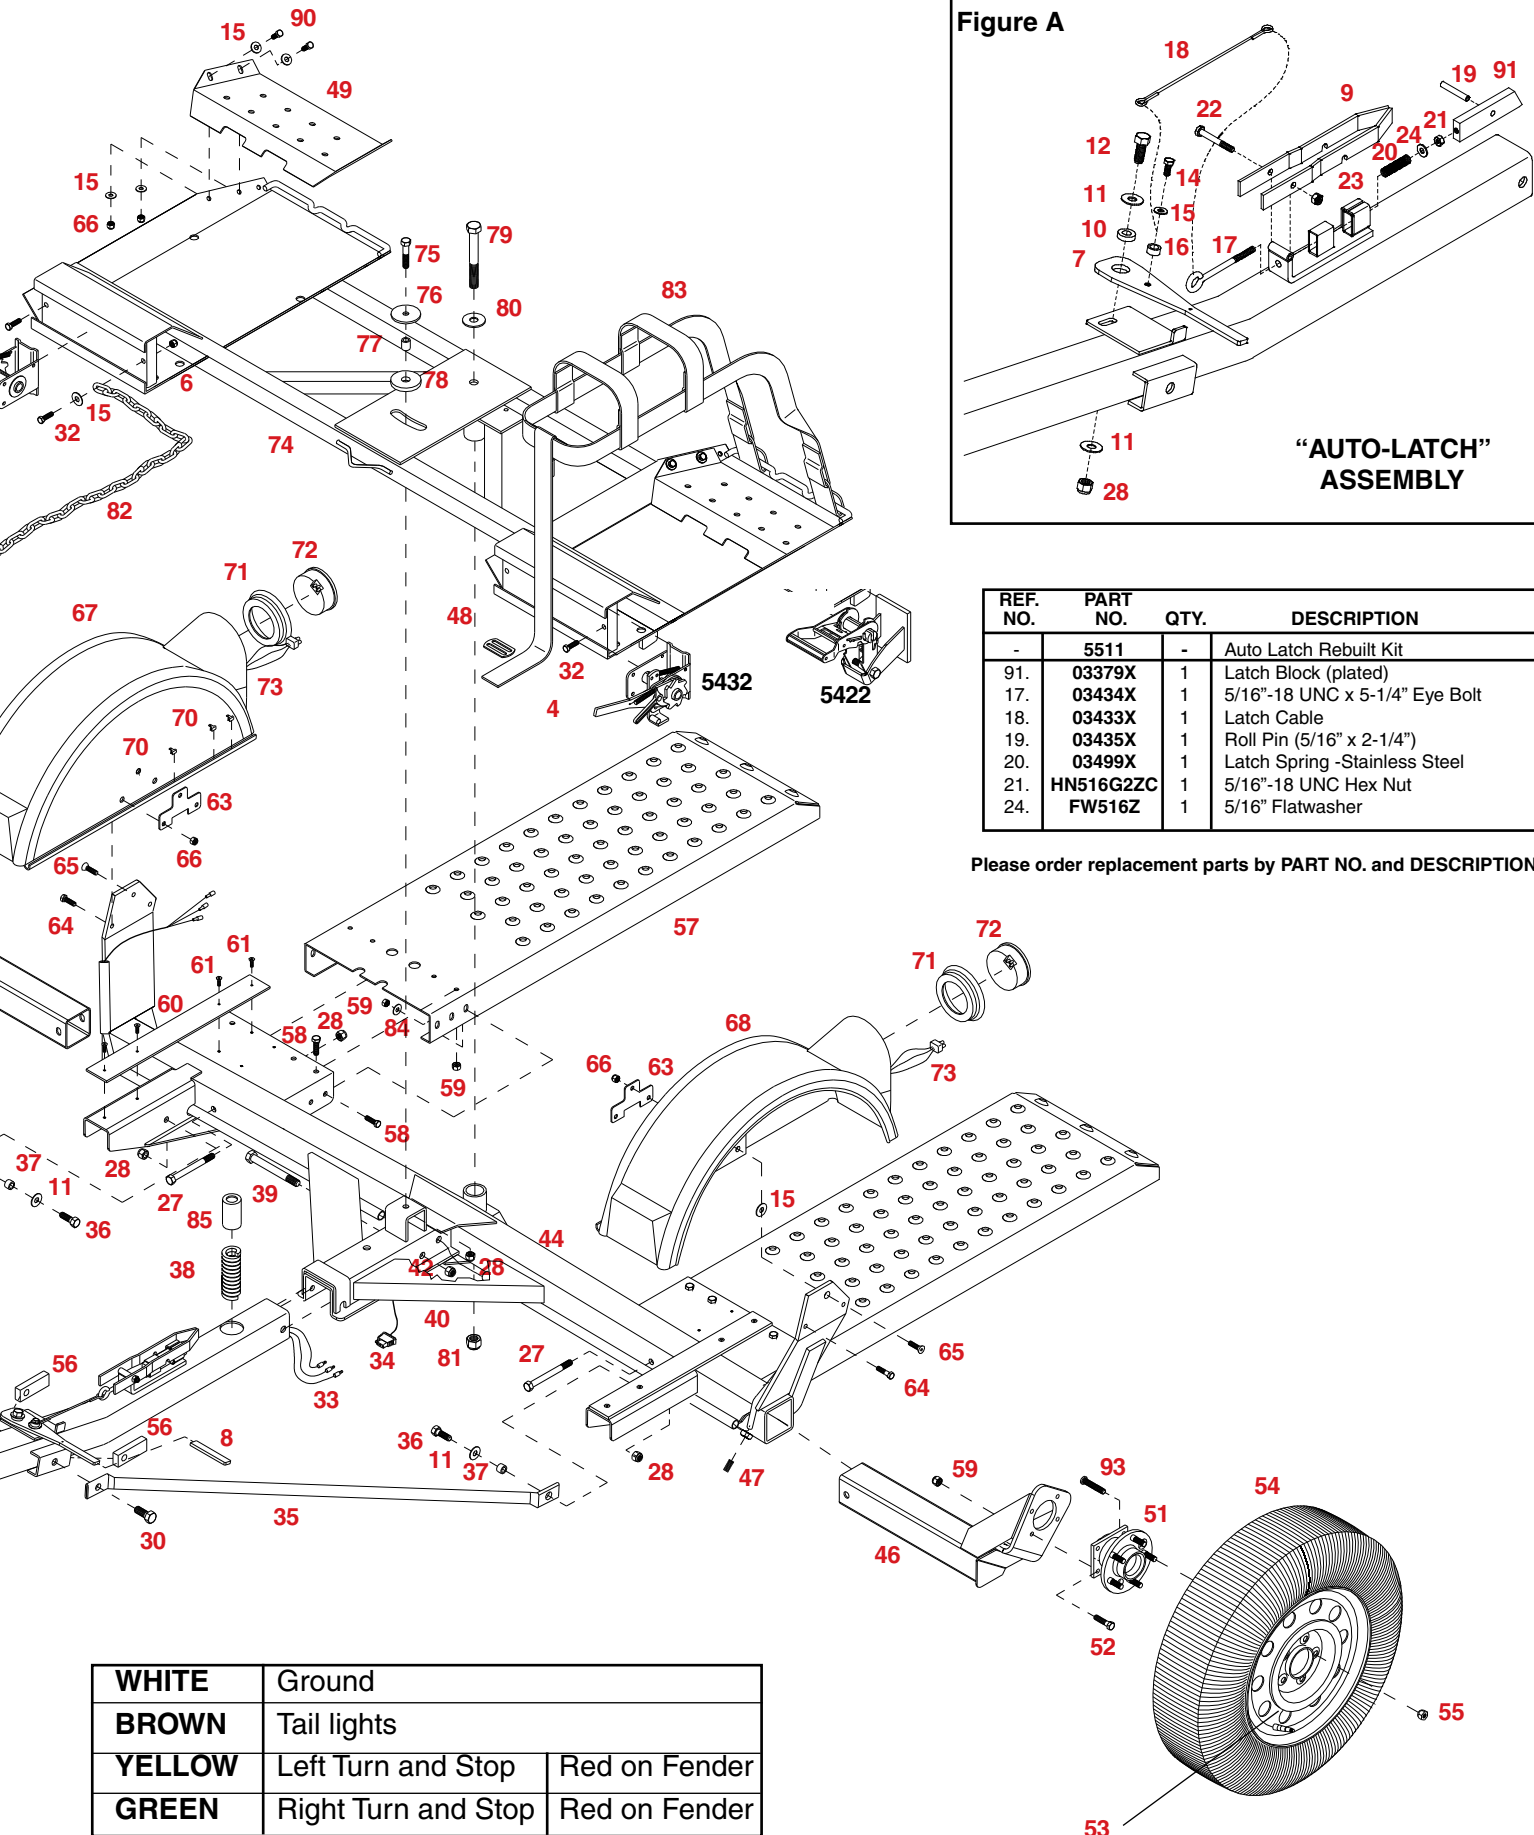

MODEL CP85076

REF. NO.	PART NO.	QTY.	DESCRIPTION
-	5511	-	Auto Latch Rebuilt Kit
91.	03379X	1	Latch Block (plated)
17.	03434X	1	5/16"-18 UNC x 5-1/4" Eye Bolt
18.	03433X	1	Latch Cable
19.	03435X	1	Roll Pin (5/16" x 2-1/4")
20.	03499X	1	Latch Spring -Stainless Steel
21.	HN516G2ZC	1	5/16"-18 UNC Hex Nut
24.	FW516Z	1	5/16" Flatwasher

Please order replacement parts by PART NO. and DESCRIPTION.

WHITE	Ground	
BROWN	Tail lights	
YELLOW	Left Turn and Stop	Red on Fender
GREEN	Right Turn and Stop	Red on Fender