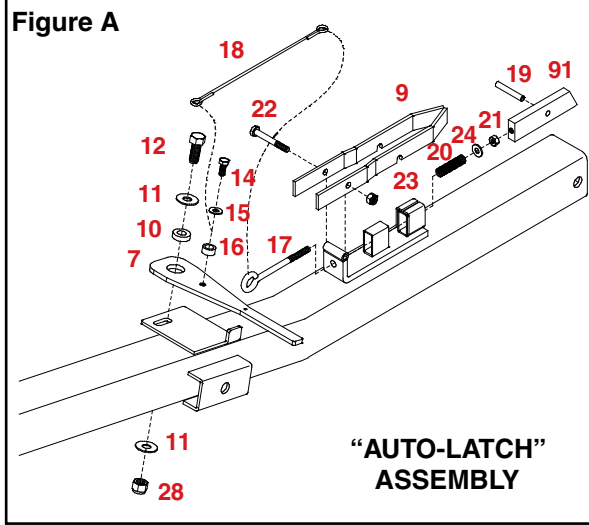

MODEL CP85076

REF. NO.	PART NO.	QTY.	DESCRIPTION
-	5511	-	Auto Latch Rebuilt Kit
91.	03379X	1	Latch Block (plated)
17.	03434X	1	5/16"-18 UNC x 5-1/4" Eye Bolt
18.	03433X	1	Latch Cable
19.	03435X	1	Roll Pin (5/16" x 2-1/4")
20.	03499X	1	Latch Spring -Stainless Steel
21.	HN516G2ZC	1	5/16"-18 UNC Hex Nut
24.	FW516Z	1	5/16" Flatwasher

Please order replacement parts by PART NO. and DESCRIPTION.

WHITE	Ground	
BROWN	Tail lights	
YELLOW	Left Turn and Stop	Red on Fender
GREEN	Right Turn and Stop	Red on Fender