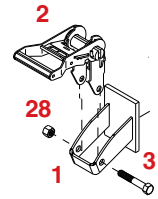

REF. NO.	PART NO.	QTY.	DESCRIPTION
48.	02729X	2	Buckle Only (plated)
84.	FW716Z	12	7/16" Flatwasher
85.	07167X	1	Spring Sleeve (plated)
87.	12229-95	2	Cable Mounting Washer
90.	B381G5ZC	8	3/8" - 16UNC x 1" Hex Bolt (Gr.5)
91.	B381G5ZC	1	Latch Block
92.	12925	1	Coupler (eZ-Latch)
93.	02917X	10	Replacement 12mm x 1.5 Stud Bolt
-	04508X	2	Amber Fender Reflector (not shown)
-	04804X	2	Red Fender Reflector (not shown)
-	04944	2	Strain Relief (not shown)
-	5452	1	Tilt Bed Spring & Sleeve Assembly
38.	07166X	1	Tilt Bed Spring
85.	07167X	1	Spring Sleeve (plated)

Please order replacement parts by PART NO. and DESCRIPTION.

3-Point Non-removable Tie-Down Straps

REF. NO.	PART NO.	QTY.	DESCRIPTION
15.	FW38Z	8	3/8 Flatwasher
66.	NLN38G2ZC	8	3/8-16 UNC Nylon Insert Locknut
88.	05898X	2	Non-Removable 3-Point Strap w/Buckle
89.	05892X	4	Tie-Down Bracket
90.	B381G5ZC	8	3/8-16 UNC x 1 Hex Head Bolt (Gr 5)

Please order replacement parts by PART NO. and DESCRIPTION.