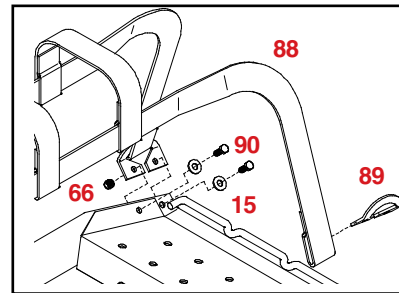

REF. NO.	PART NO.	QTY.	DESCRIPTION
48.	02729X	2	Buckle Only (plated)
84.	FW716Z	12	7/16" Flatwasher
85.	07167X	1	Spring Sleeve (plated)
87.	12229-95	2	Cable Mounting Washer
90.	B381G5ZC	8	3/8" - 16UNC x 1" Hex Bolt (Gr.5)
91.	B381G5ZC	1	Latch Block
92.	12925	1	Coupler (eZ-Latch)
93.	02917X	10	Replacement 12mm x 1.5 Stud Bolt
-	04508X	2	Amber Fender Reflector (not shown)
-	04804X	2	Red Fender Reflector (not shown)
-	04944	2	Strain Relief (not shown)
-	5452	1	Tilt Bed Spring & Sleeve Assembly
38.	07166X	1	Tilt Bed Spring
85.	07167X	1	Spring Sleeve (plated)

Please order replacement parts by PART NO. and DESCRIPTION.

3-Point Non-removable Tie-Down Straps

REF. NO.	PART NO.	QTY.	DESCRIPTION
15.	FW38Z	8	3/8 Flatwasher
66.	NLN38G2ZC	8	3/8-16 UNC Nylon Insert Locknut
88.	05898X	2	Non-Removable 3-Point Strap w/Buckle
89.	05892X	4	Tie-Down Bracket
90.	B381G5ZC	8	3/8-16 UNC x 1 Hex Head Bolt (Gr 5)

Please order replacement parts by PART NO. and DESCRIPTION.