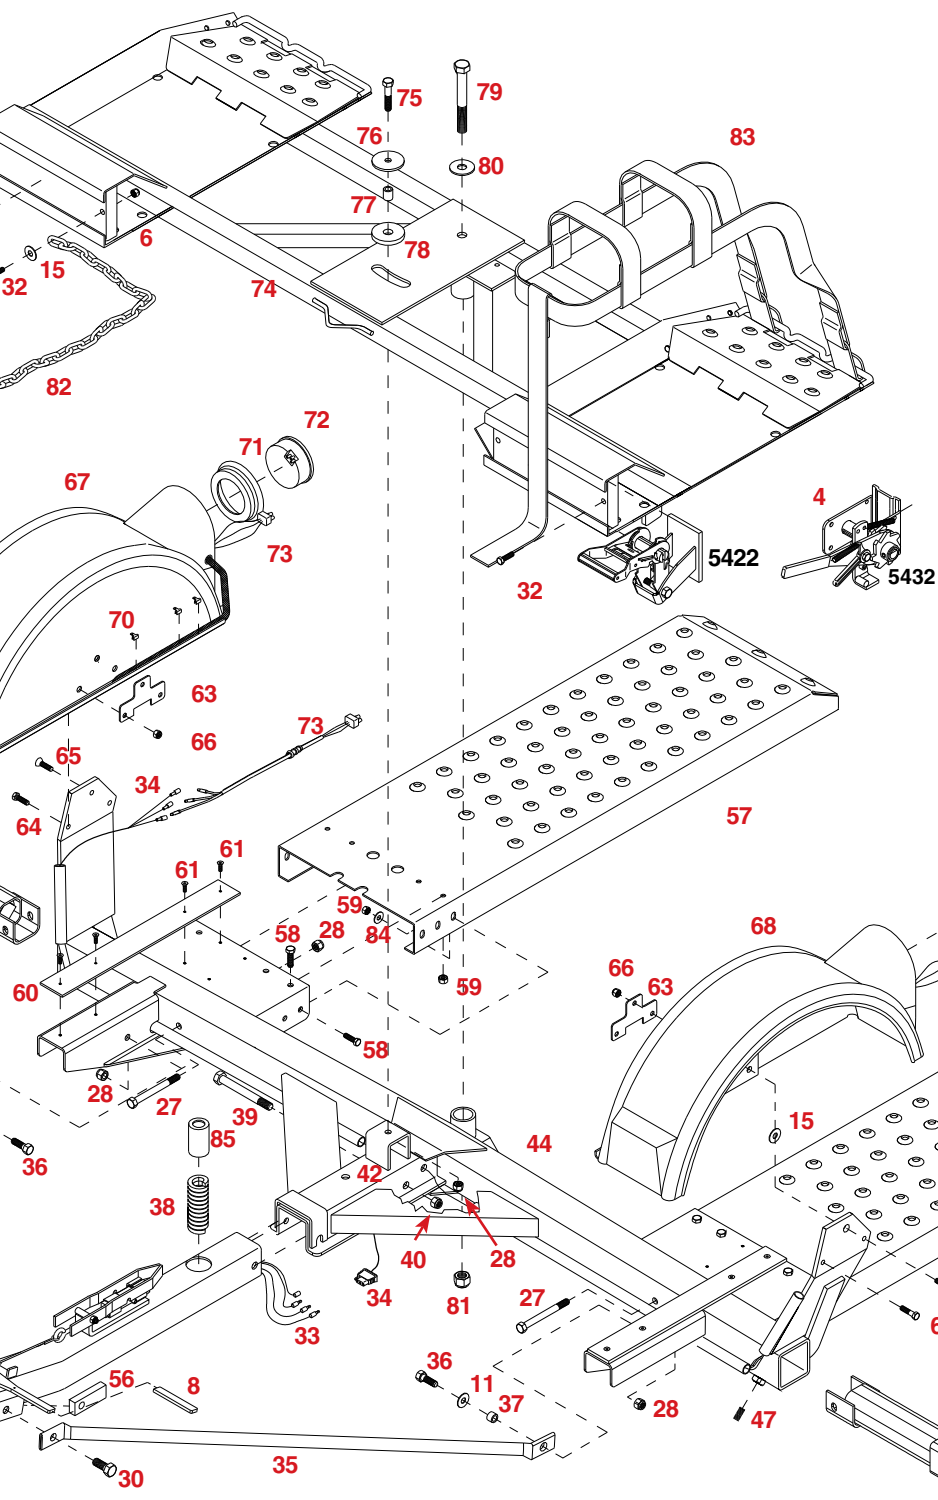

REF. NO.	PART NO.	QTY.	DESCRIPTION
79.	B347G5ZC	1	3/4"-10UNC x 7" Hex Hd. Bolt (Gr.5)
80.	FW34Z	1	3/4" Flatwasher
81.	NLN34G2ZC	1	3/4"-10UNC Nylon Insert Locknut
82.	02383X	2	36" Safety Chain with hook
-	04194X	-	7/16" "S" Hook for safety chains
83.	03528X	2	Removable 3-point Strap w/Buckle
-	02729X	2	Buckle only (plated)
84.	FW716Z	12	7/16" Flatwasher
85.	07167X	1	Spring Sleeve (plated)
86.	HN716G8ZF	2	7/16"-20UNF Hex Nut (Gr.8) (Brake Unit)
87.	12229-95	2	Safety Cable Mounting Washer
91.	03379X	1	Latch Block
92.	12925	1	Coupler (eZ-Latch)
93.	02917X	10	Replacement 12mm x 1.5" Stud Bolt
-	04508X	2	Amber Fender Reflector (not shown)
-	04804X	2	Red Fender Reflector (not shown)
-	04944	2	Strain Relief (not shown)
-	5452	1	Tilt Bed Spring and Sleeve Assembly
38.	07166X	1	Tilt Bed Spring
85.	07167X	1	Spring Sleeve (plated)

Please order replacement parts by **PART NO.** and **DESCRIPTION.**

3-Point Non-removable Tie-Down Straps

REF. NO.	PART NO.	QTY.	DESCRIPTION
15.	FW38Z	8	3/8 Flatwasher
66.	NLN38G2ZC	8	3/8-16 UNC Nylon Insert Locknut
88.	05898X	2	Non-Removable 3-Point Strap w/Buckle
89.	05892X	4	Tie-Down Bracket
90.	B381G5ZC	8	3/8-16 UNC x 1 Hex Head Bolt (Gr 5)

Please order replacement parts by **PART NO.** and **DESCRIPTION.**

REF. NO.	PART NO.	QTY.	DESCRIPTION
-	5511	-	Auto Latch Rebuilt Kit
91.	03379X	1	Latch Block (plated)
17.	03434X	1	5/16"-18 UNC x 5-1/4" Eye Bolt
18.	03433X	1	Latch Cable
19.	03435X	1	Roll Pin (5/16" x 2-1/4")
20.	03499X	1	Latch Spring -Stainless Steel
21.	HN516G2ZC	1	5/16"-18 UNC Hex Nut
24.	FW516Z	1	5/16" Flatwasher

Please order replacement parts by PART NO. and DESCRIPTION.

3-Point Non-removable Tie-Down Straps

REF. NO.	PART NO.	QTY.	DESCRIPTION
15.	FW38Z	8	3/8 Flatwasher
66.	NLN38G2ZC	8	3/8-16 UNC Nylon Insert Locknut
88.	05898X	2	Non-Removable 3-Point Strap w/Buckle
89.	05892X	4	Tie-Down Bracket
90.	B381G5ZC	8	3/8-16 UNC x 1 Hex Head Bolt (Gr 5)