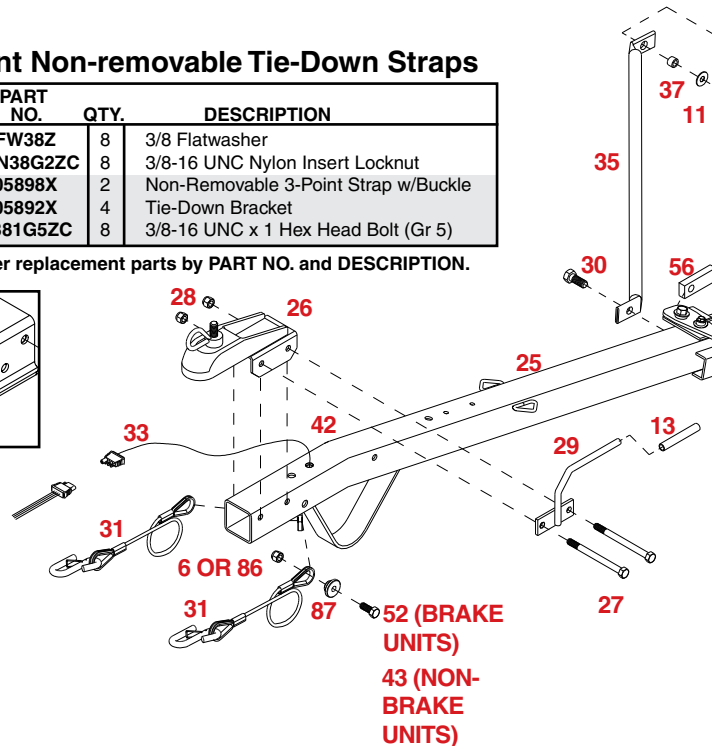

3-Point Non-removable Tie-Down Straps

REF. NO.	PART NO.	QTY.	DESCRIPTION
15.	FW38Z	8	3/8 Flatwasher
66.	NLN38G2ZC	8	3/8-16 UNC Nylon Insert Locknut
88.	05898X	2	Non-Removable 3-Point Strap w/Buckle
89.	05892X	4	Tie-Down Bracket
90.	B381G5ZC	8	3/8-16 UNC x 1 Hex Head Bolt (Gr 5)

Please order replacement parts by **PART NO.** and **DESCRIPTION.**