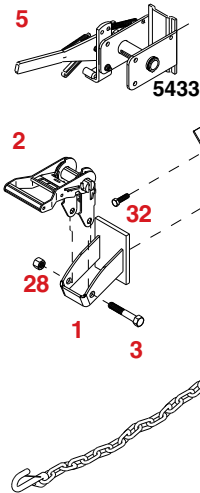

CG850T76 & CG850TDB76 PARTS BREAKDOWN

REF. NO.	PART NO.	QTY.	DESCRIPTION
-	5422	2	Tie Down Ratchet Kit
1.	03383X	1	Mounting Bracket (plated)
2.	03423X	1	Ratchet
3.	B1235G5ZC	1	1/2"-13UNC x 3-1/2" Hex Head Bolt (Gr.5)
28.	LN12G5ZC	1	1/2"-13UNC Nylon Insert Locknut

REF. NO.	PART NO.	QTY.	DESCRIPTION
79.	B347G5ZC	1	3/4"-10UNC x 7" Hex Hd. Bolt (Gr.5)
80.	FW34Z	1	3/4" Flatwasher
81.	NLN34G2ZC	1	3/4"-10UNC Nylon Insert Locknut
82.	02383X	2	36" Safety Chain with hook
-	04194X	-	7/16" "S" Hook for safety chains
83.	03528X	2	Removable 3-point Strap w/Buckle
-	02729X	2	Buckle only (plated)
84.	FW716Z	12	7/16" Flatwasher
85.	07167X	1	Spring Sleeve (plated)
86.	HN716G8ZF	2	7/16"-20UNF Hex Nut (Gr.8) (Brake Unit)
87.	12229-95	2	Safety Cable Mounting Washer
91.	03379X	1	Latch Block
92.	12925	1	Coupler (eZ-Latch)
93.	02917X	10	Replacement 12mm x 1.5" Stud Bolt
-	04508X	2	Amber Fender Reflector (not shown)
-	04804X	2	Red Fender Reflector (not shown)
-	04944	2	Strain Relief (not shown)
-	5452	1	Tilt Bed Spring and Sleeve Assembly
38.	07166X	1	Tilt Bed Spring
85.	07167X	1	Spring Sleeve (plated)

Please order replacement parts by **PART NO.** and **DESCRIPTION.**

3-Point Non-removable Tie-Down Straps

REF. NO.	PART NO.	QTY.	DESCRIPTION
15.	FW38Z	8	3/8 Flatwasher
66.	NLN38G2ZC	8	3/8-16 UNC Nylon Insert Locknut
88.	05898X	2	Non-Removable 3-Point Strap w/Buckle
89.	05892X	4	Tie-Down Bracket
90.	B381G5ZC	8	3/8-16 UNC x 1 Hex Head Bolt (Gr 5)