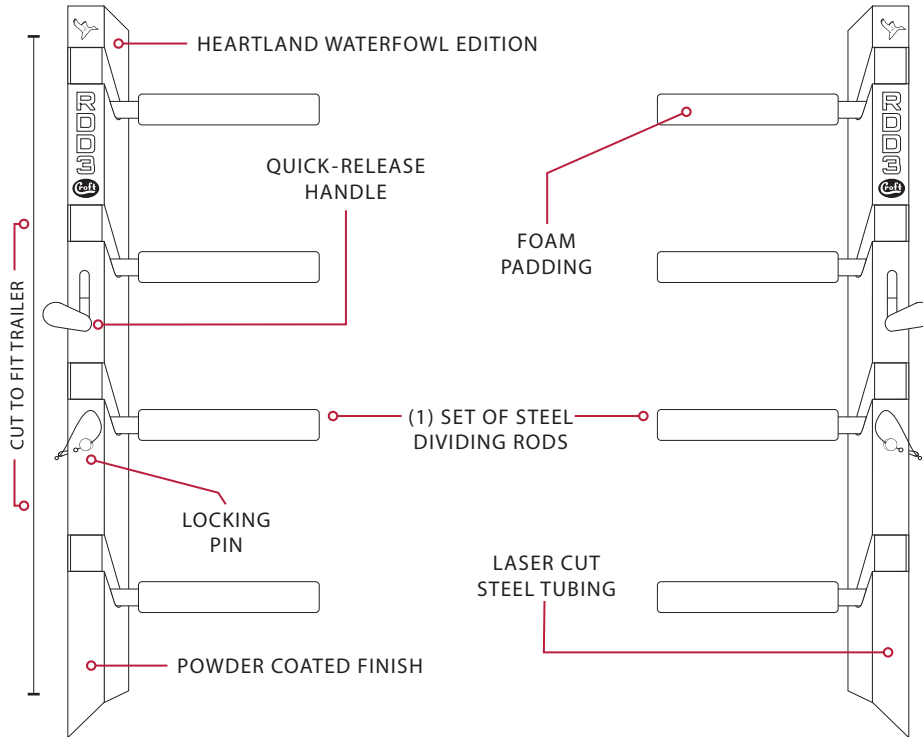

CROFT TRAILER SUPPLY'S RAPID DECOY DEPLOYMENT SYSTEM

3000R

3000R

3000R

CROFT RAPID DECOY DEPLOYMENT SYSTEM

INTRODUCING THE CROFT RAPID DECOY DEPLOYMENT SYSTEM - RDD3

When the team at the Outdoor Channel's *Heartland Waterfowl* show began designing a faster way to place their waterfowl decoys, they turned to Croft Trailer Supply. Working together, a rugged and durable new storage system for decoys was developed. This new system is adaptable to any type of decoy spread and can be customized to fit any size enclosed trailer.

BREAK IT DOWN

RAPID DEPLOYMENT

A simple pull of a handle releases the foam-padded, steel dividing rods, which can be removed separately as you set decoys in the field. To prevent rods from slipping out of place, each piece of steel tubing comes with a locking pin for added security when in transit.

Croft Trailer Supply
Kansas City, MO

PART: RDD3

MATERIAL: STEEL

HEARTLAND WATERFOWL SPECIAL EDITION PRODUCT

QUICK RELEASE FOR PULLING DECOYS IN A HURRY

MADE WITH HIGH QUALITY MATERIALS

NEXT LEVEL HUNTER

The HW team trusts their toy hauler and custom built enclosed trailer from Croft to carry their gear safely and securely as they follow the migration across the country. Check out our trailers in action during the 2017-18 season of HW on the Outdoor Channel. You can also order your own Limited Edition Heartland Waterfowl trailer from Croft Trailer Supply. Visit CroftTrailer.com for details. www.HeartlandWaterfowl.com

CARPETED WALLS

LOCKING CABINETS

LIBERTY
(12) GUN
SAFE

30" DEEP SHELVES
WITH LIP

FRAMED/RECESSED
E-TRACK SYSTEM

5000 LB RECESSED
FLOOR D-RINGS

SPARE TIRE FLOOR
COMPARTMENT

SPRAY ON PROTECTIVE
FLOOR LINER