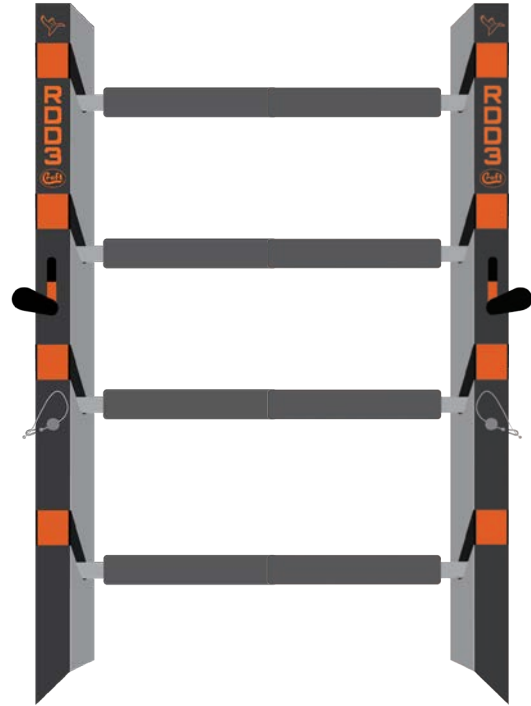

CROFT TRAILER SUPPLY'S RAPID DECOY DEPLOYMENT SYSTEM

3000R

3000R

3000R

CROFT RAPID DECOY DEPLOYMENT SYSTEM

INTRODUCING THE CROFT RAPID DECOY DEPLOYMENT SYSTEM - RDD3

When the team at the Outdoor Channel's *Heartland Waterfowl* show began designing a faster way to place their waterfowl decoys, they turned to Croft Trailer Supply. Working together, a rugged and durable new storage system for decoys was developed. This new system is adaptable to any type of decoy spread and can be customized to fit any size enclosed trailer.

BREAK IT DOWN

RAPID DEPLOYMENT

A simple pull of a handle releases the foam-padded, steel dividing rods, which can be removed separately as you set decoys in the field. To prevent rods from slipping out of place, each piece of steel tubing comes with a locking pin for added security when in transit.

Croft Trailer Supply
Kansas City, MO

PART: RDD3

MATERIAL: STEEL

HEARTLAND WATERFOWL SPECIAL EDITION PRODUCT

QUICK RELEASE FOR PULLING DECOYS IN A HURRY

MADE WITH HIGH QUALITY MATERIALS

NEXT LEVEL HUNTER

The HW team trusts their toy hauler and custom built enclosed trailer from Croft to carry their gear safely and securely as they follow the migration across the country. Check out our trailers in action during the 2017-18 season of HW on the Outdoor Channel. You can also order your own Limited Edition Heartland Waterfowl trailer from Croft Trailer Supply. Visit CroftTrailer.com for details. www.HeartlandWaterfowl.com

CARPETED WALLS

LOCKING CABINETS

LIBERTY
(12) GUN
SAFE

30" DEEP SHELVES
WITH LIP

FRAMED/RECESSED
E-TRACK SYSTEM

5000 LB RECESSED
FLOOR D-RINGS

SPARE TIRE FLOOR
COMPARTMENT

SPRAY ON PROTECTIVE
FLOOR LINER