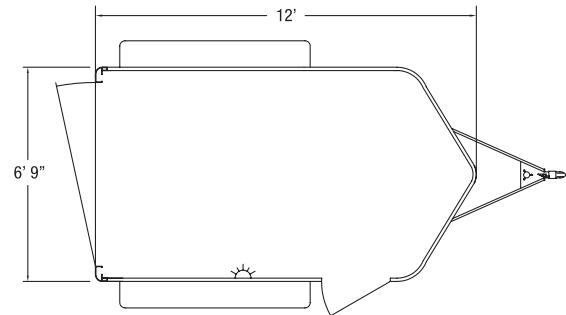

All dimensions are approximate. Photos may show options. Due to constant product improvements, specifications, component parts, standard and optional equipment are subject to change without notice or obligation. Refer to standard and special features for specifics. See your dealer for warranty details. 2016 © Sundowner Trailers, Inc. (11.15.16)

SUNDOWNER TRAILERS, INC.

9805 OK Highway 48 South • Coleman, Oklahoma 73432-8523

800-438-4294 • www.newsundownerlineup.com