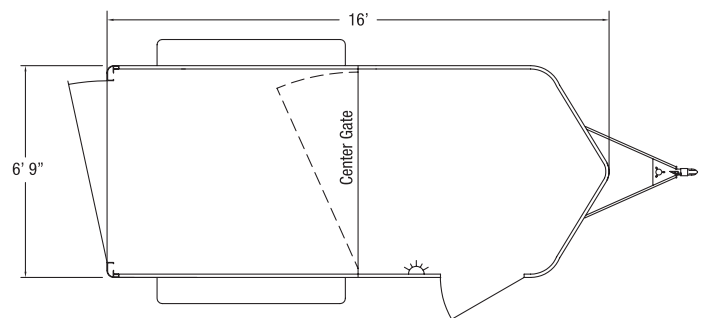

All dimensions are approximate. Photos may show options. Due to constant product improvements, specifications, component parts, standard and optional equipment are subject to change without notice or obligation. Refer to standard and special features for specifics. See your dealer for warranty details. 2016 © Sundowner Trailers, Inc. (11.15.16)

SUNDOWNER TRAILERS, INC.

9805 OK Highway 48 South • Coleman, Oklahoma 73432-8523

800-438-4294 • www.newsundownerlineup.com