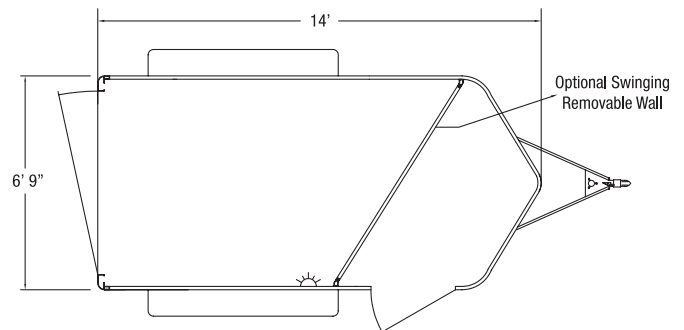

All dimensions are approximate. Photos may show options. Due to constant product improvements, specifications, component parts, standard and optional equipment are subject to change without notice or obligation. Refer to standard and special features for specifics. See your dealer for warranty details. 2016 © Sundowner Trailers, Inc. (11.15.16)

SUNDOWNER TRAILERS, INC.

9805 OK Highway 48 South • Coleman, Oklahoma 73432-8523

800-438-4294 • www.newsundownerlineup.com